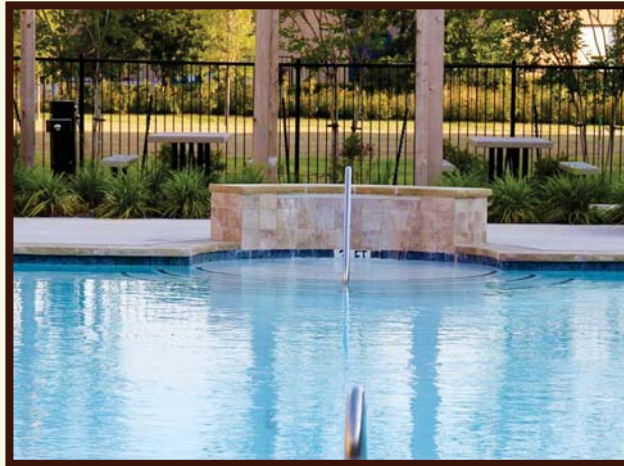

## Community Features

- Gated Access
- Community Room
- High Definition Theater
- Arts & Crafts Room
- Fully Equipped Business Center
- Beauty Salon
- Activity Room
- Sundry Shop
- Resort Style Pool
- Walking Path
- Outdoor Grills & Picnic Tables
- Lounge
- Detached Garages Available\*
- Covered Parking Available\*
- Gaming Room
- Fitness Center

\*Available in some homes  
Amenities are subject to change at any time without notice.

*Ideal Location  
Comfort & Convenience*

villasonraiford.com

**Villas on Raiford** is a senior community for active individuals 62 & older, affordable capturing the essence of living well. Our community offers exciting amenities to balance your world: a fitness center, arts and crafts room, business center, library, theater, beauty salon, dining room, warming kitchen, activity room, scenic path, swimming pool, and garages. Our villas offer amenities to make your home a happy one: ceiling fans with light fixtures in every room, dishwasher, refrigerator with ice-maker, garage disposal, washer/dryer connections, and storage closets. With the best location, convenience, comfort, and social opportunities, you will be proud to call Villas on Raiford home.